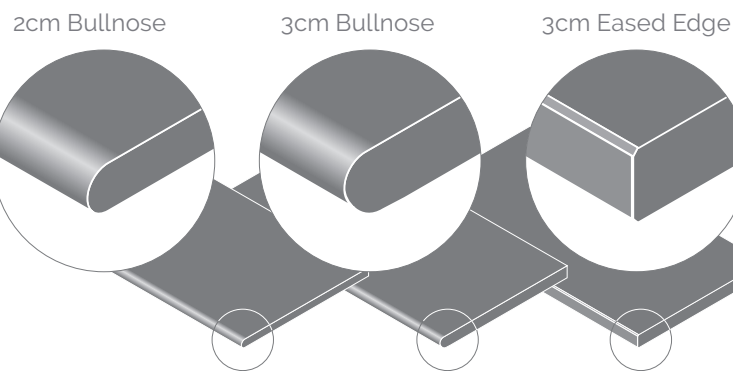

ARTERRA
Premium Porcelain Pavers

From MSI

MSI

Making Dream Surfaces Attainable

PAVER SIZES AVAILABLE (ALL 2CM THICK)

*all sizes are nominal

COPINGS

13" x 24" Copings with bullnose on one long edge