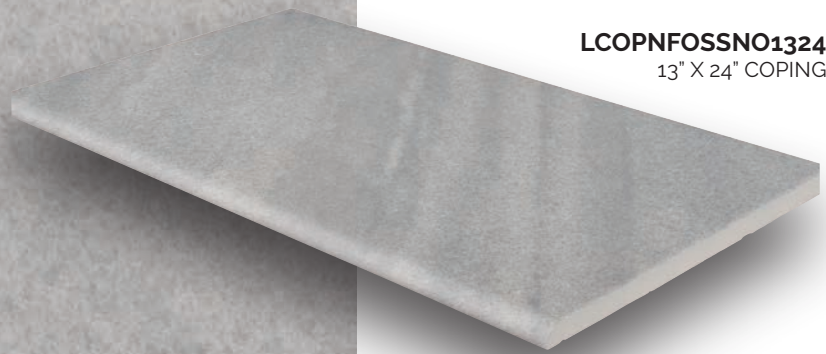

LCOPNFOSSNO1324
13" X 24" COPING