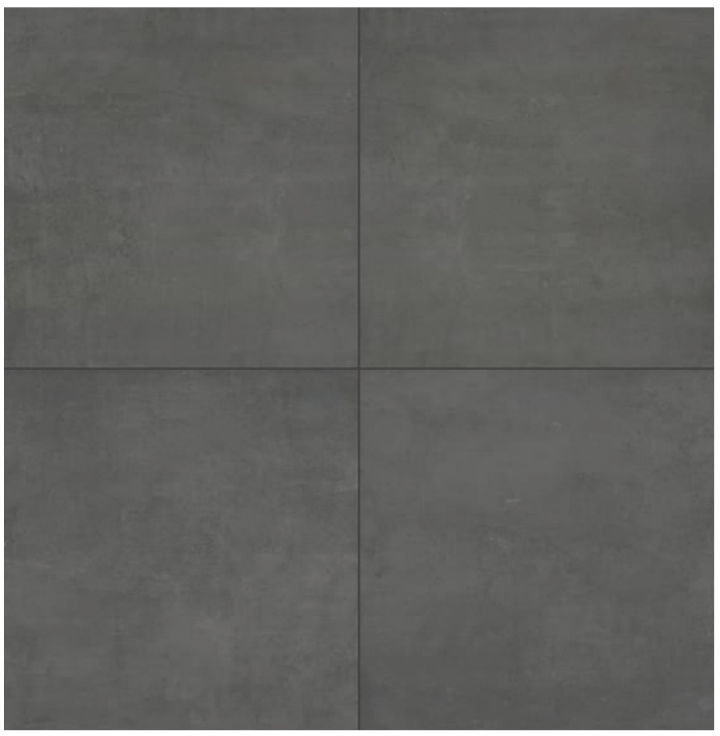

BETON ANTRACITE

LPAVNBETANT2424
24" X 24" RECTIFIED PAVER