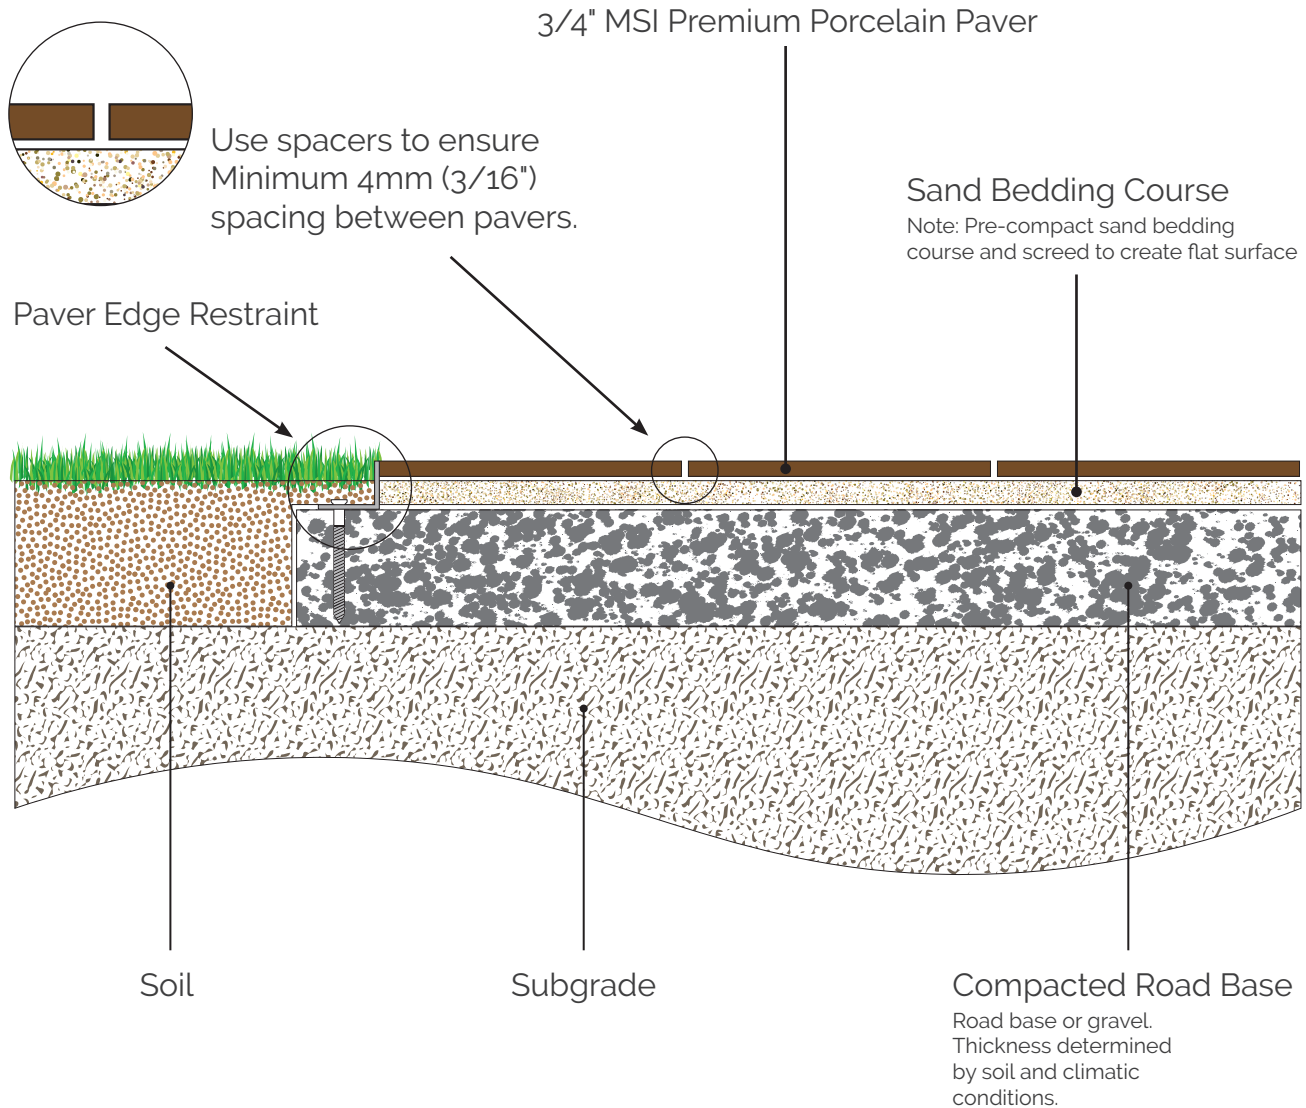

SANDSET

- To avoid chipping the porcelain paver, only use a tile saw that has a wet cut porcelain blade.
- Spacers are necessary when installing porcelain pavers.
- CAUTION: Do not compact the porcelain pavers with a plate compactor.