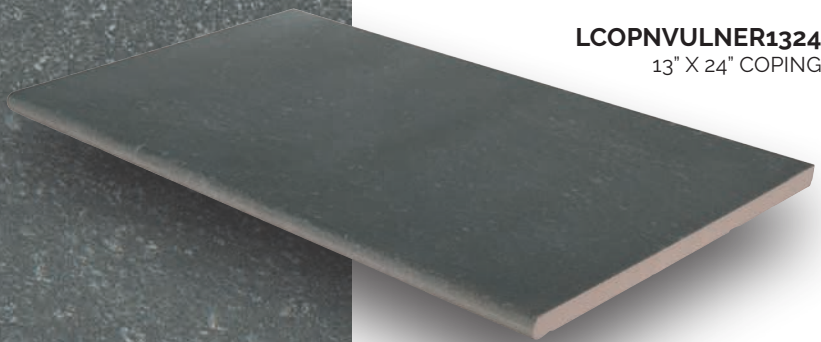

LCOPNVULNER1324
13" X 24" COPING