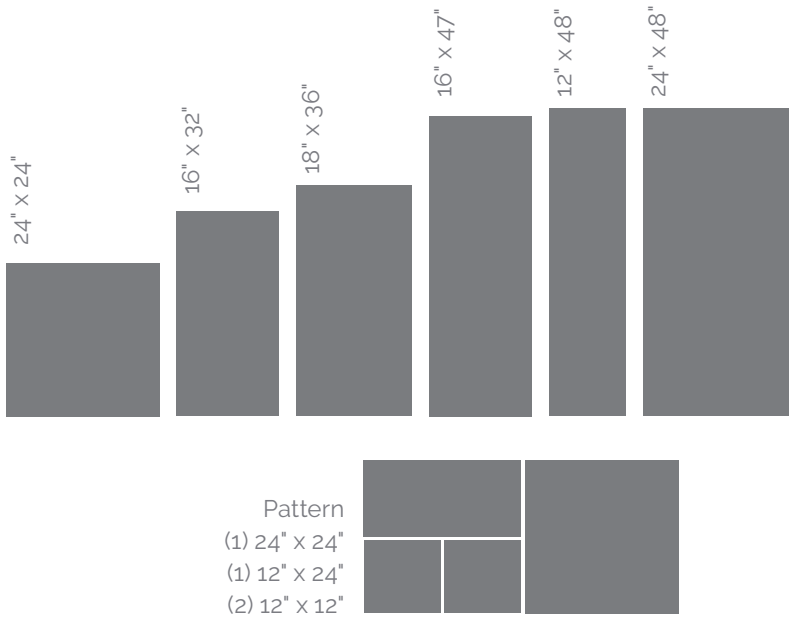

ARTERRA
Premium Porcelain Pavers

From MSI

MSI

Making Dream Surfaces Attainable

PAVER SIZES AVAILABLE (ALL 2CM THICK)

*all sizes are nominal

COPINGS

13" x 24" Copings with bullnose on one long edge