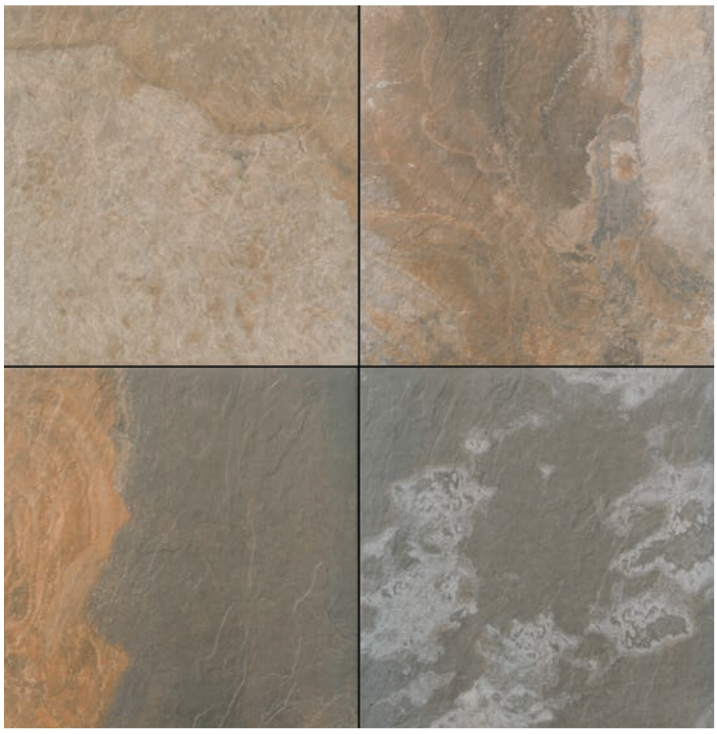

MYSTIQUE MULTICOLOR

LPAVNMYSMUL2424
24" X 24" RECTIFIED PAVER