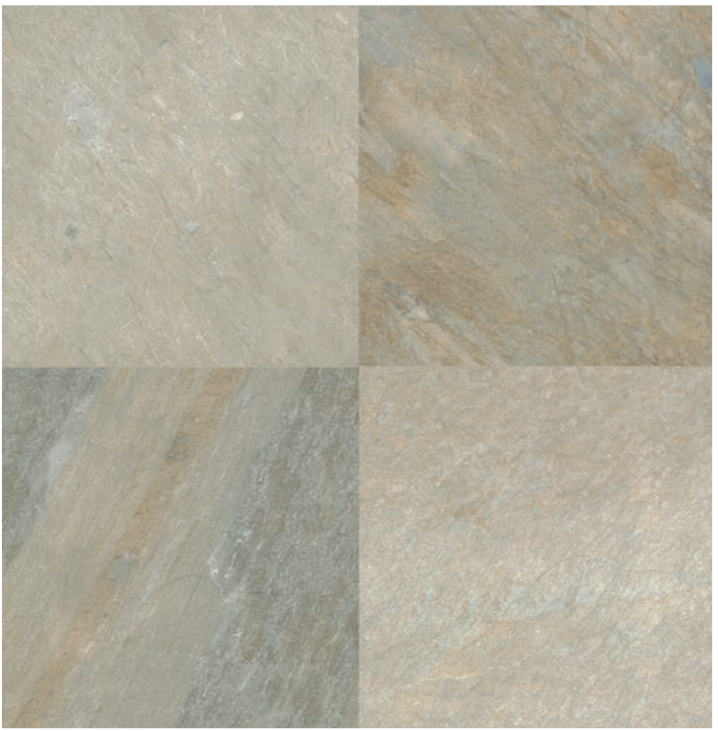

GOLDEN WHITE

LPAVNGOLWHI2424
24" X 24" RECTIFIED PAVER