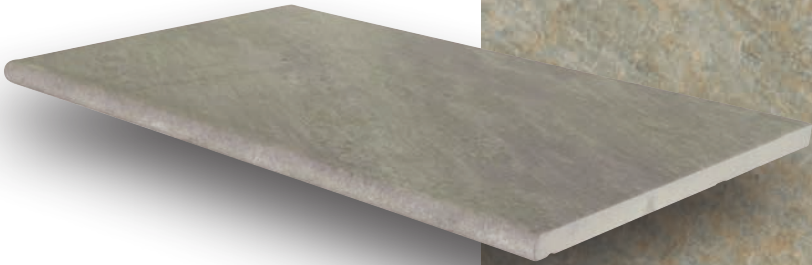

LCOPNGOLWHI1324
13" X 24" COPING