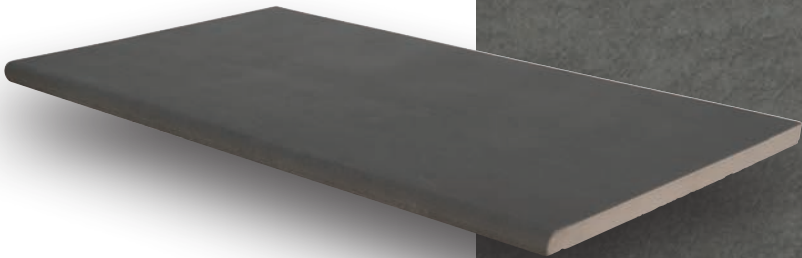

B

Beton Antracite Arterra Porcelain Pavers feature deep charcoal hues in a subtle, elegant pattern. Offered with a matte finish, these pavers are perfect for projects both indoors and outdoors, and they are suitable for commercial and residential properties. Create beautiful paths, walkways, floors, and patios with these porcelain pavers.