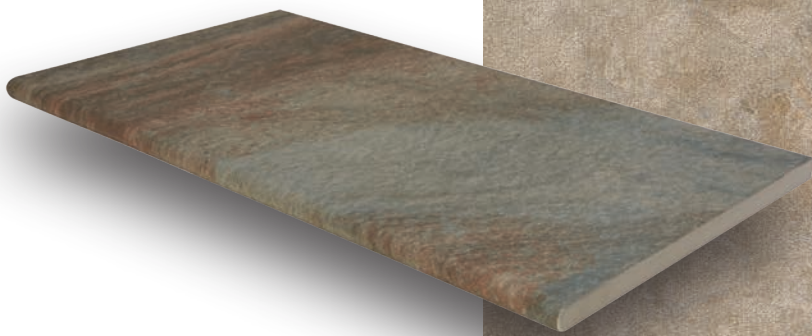

LCOPNMYSMUL1324
13" X 24" COPING