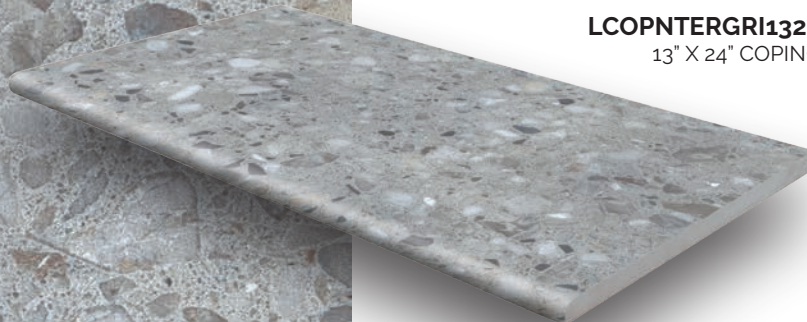

LCOPNTERGRI1324
13" X 24" COPING