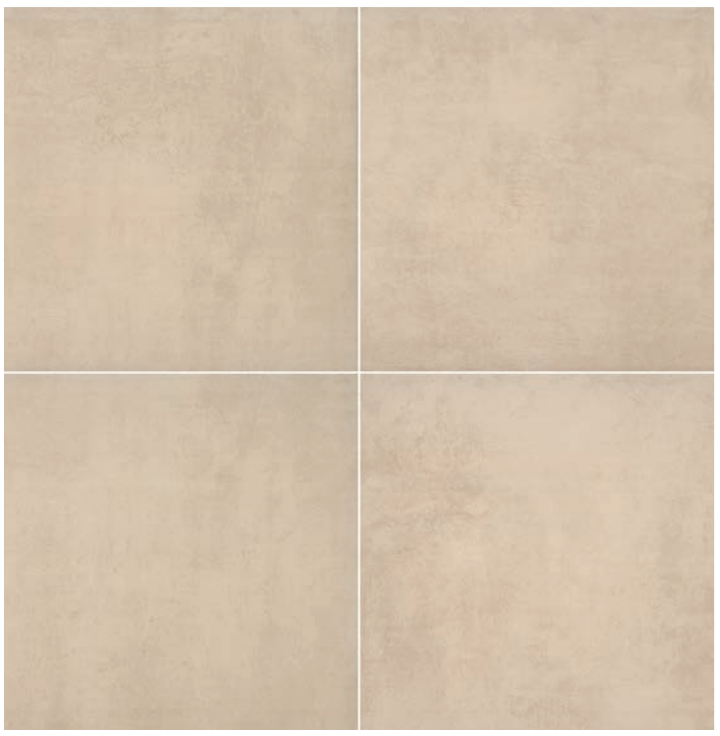

BETON SAND

LPAVBETSAND2424
24" X 24" RECTIFIED PAVER